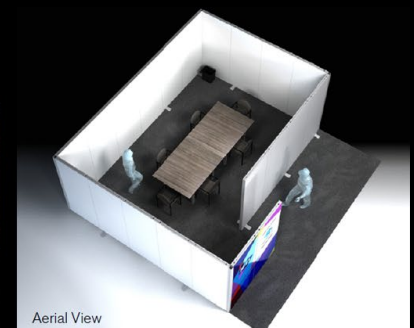

SHOW FLOOR MEETING ROOMS

OPTION A

- 4m x 4m x 93”h Wall System
- (1) Soho Café Table 36” Dia.
- (4) Black Diamond Arm Chairs
- (1) Waste Basket
- (1) Free-standing Hand Sanitizer Unit
- 15’ x 15’ Gray Carpeting
- 2m x 93”h IC/Exhibitor Logo Graphic Panels (left front)

PRICES:

EXHIBITING MEMBER = \$7,500
EXHIBITING NON-MEMBER = \$8,500

NON-EXHIBITING MEMBER = \$12,500
NON-EXHIBITING NON-MEMBER = \$13,500

*OPTIONAL RIGHT GRAPHIC PANEL UPGRADE AVAILABLE

OPTION B

- 5m x 6m x 93”h Wall System
- (1) Madison Table 10’ L - Gray Acajou
- (6) Black Diamond Arm Chairs
- (1) Waste Basket
- (1) Free-standing Hand Sanitizer Unit
- 20 x 20’ Gray Carpeting
- 2m x 93”h IC/Exhibitor Logo Graphic Panels (left front)