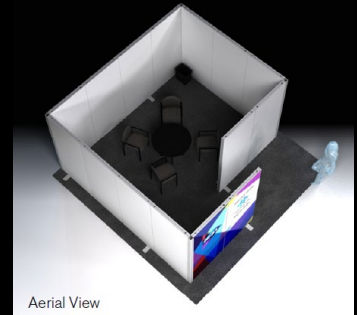

SHOW FLOOR MEETING ROOMS

OPTION A

- 4m x 4m x 93”h Wall System
- (1) Soho Café Table 36” Dia.
- (4) Black Diamond Arm Chairs
- (1) Waste Basket
- (1) Free-standing Hand Sanitizer Unit
- 15’ x 15’ Gray Carpeting
- 2m x 93”h IC/Exhibitor Logo Graphic Panels (left front)

PRICES:

EXHIBITING MEMBER = \$7,500
EXHIBITING NON-MEMBER = \$8,500

NON-EXHIBITING MEMBER = \$12,500
NON-EXHIBITING NON-MEMBER = \$13,500

*OPTIONAL RIGHT GRAPHIC PANEL UPGRADE AVAILABLE

OPTION B

- 5m x 6m x 93”h Wall System
- (1) Madison Table 10’ L - Gray Acajou
- (6) Black Diamond Arm Chairs
- (1) Waste Basket
- (1) Free-standing Hand Sanitizer Unit
- 20 x 20’ Gray Carpeting
- 2m x 93”h IC/Exhibitor Logo Graphic Panels (left front)