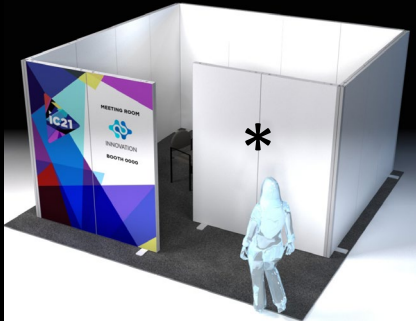

SHOW FLOOR MEETING ROOMS

OPTION A

- 4m x 4m x 93”h Wall System
- (1) Soho Café Table 36” Dia.
- (4) Black Diamond Arm Chairs
- (1) Waste Basket
- (1) Free-standing Hand Sanitizer Unit
- 15’ x 15’ Gray Carpeting
- 2m x 93”h IC/Exhibitor Logo Graphic Panels (left front)

PRICES:

EXHIBITING MEMBER = \$7,500
EXHIBITING NON-MEMBER = \$8,500

NON-EXHIBITING MEMBER = \$12,500
NON-EXHIBITING NON-MEMBER = \$13,500

*OPTIONAL RIGHT GRAPHIC PANEL UPGRADE AVAILABLE

OPTION B

- 5m x 6m x 93”h Wall System
- (1) Madison Table 10’ L - Gray Acajou
- (6) Black Diamond Arm Chairs
- (1) Waste Basket
- (1) Free-standing Hand Sanitizer Unit
- 20 x 20’ Gray Carpeting
- 2m x 93”h IC/Exhibitor Logo Graphic Panels (left front)